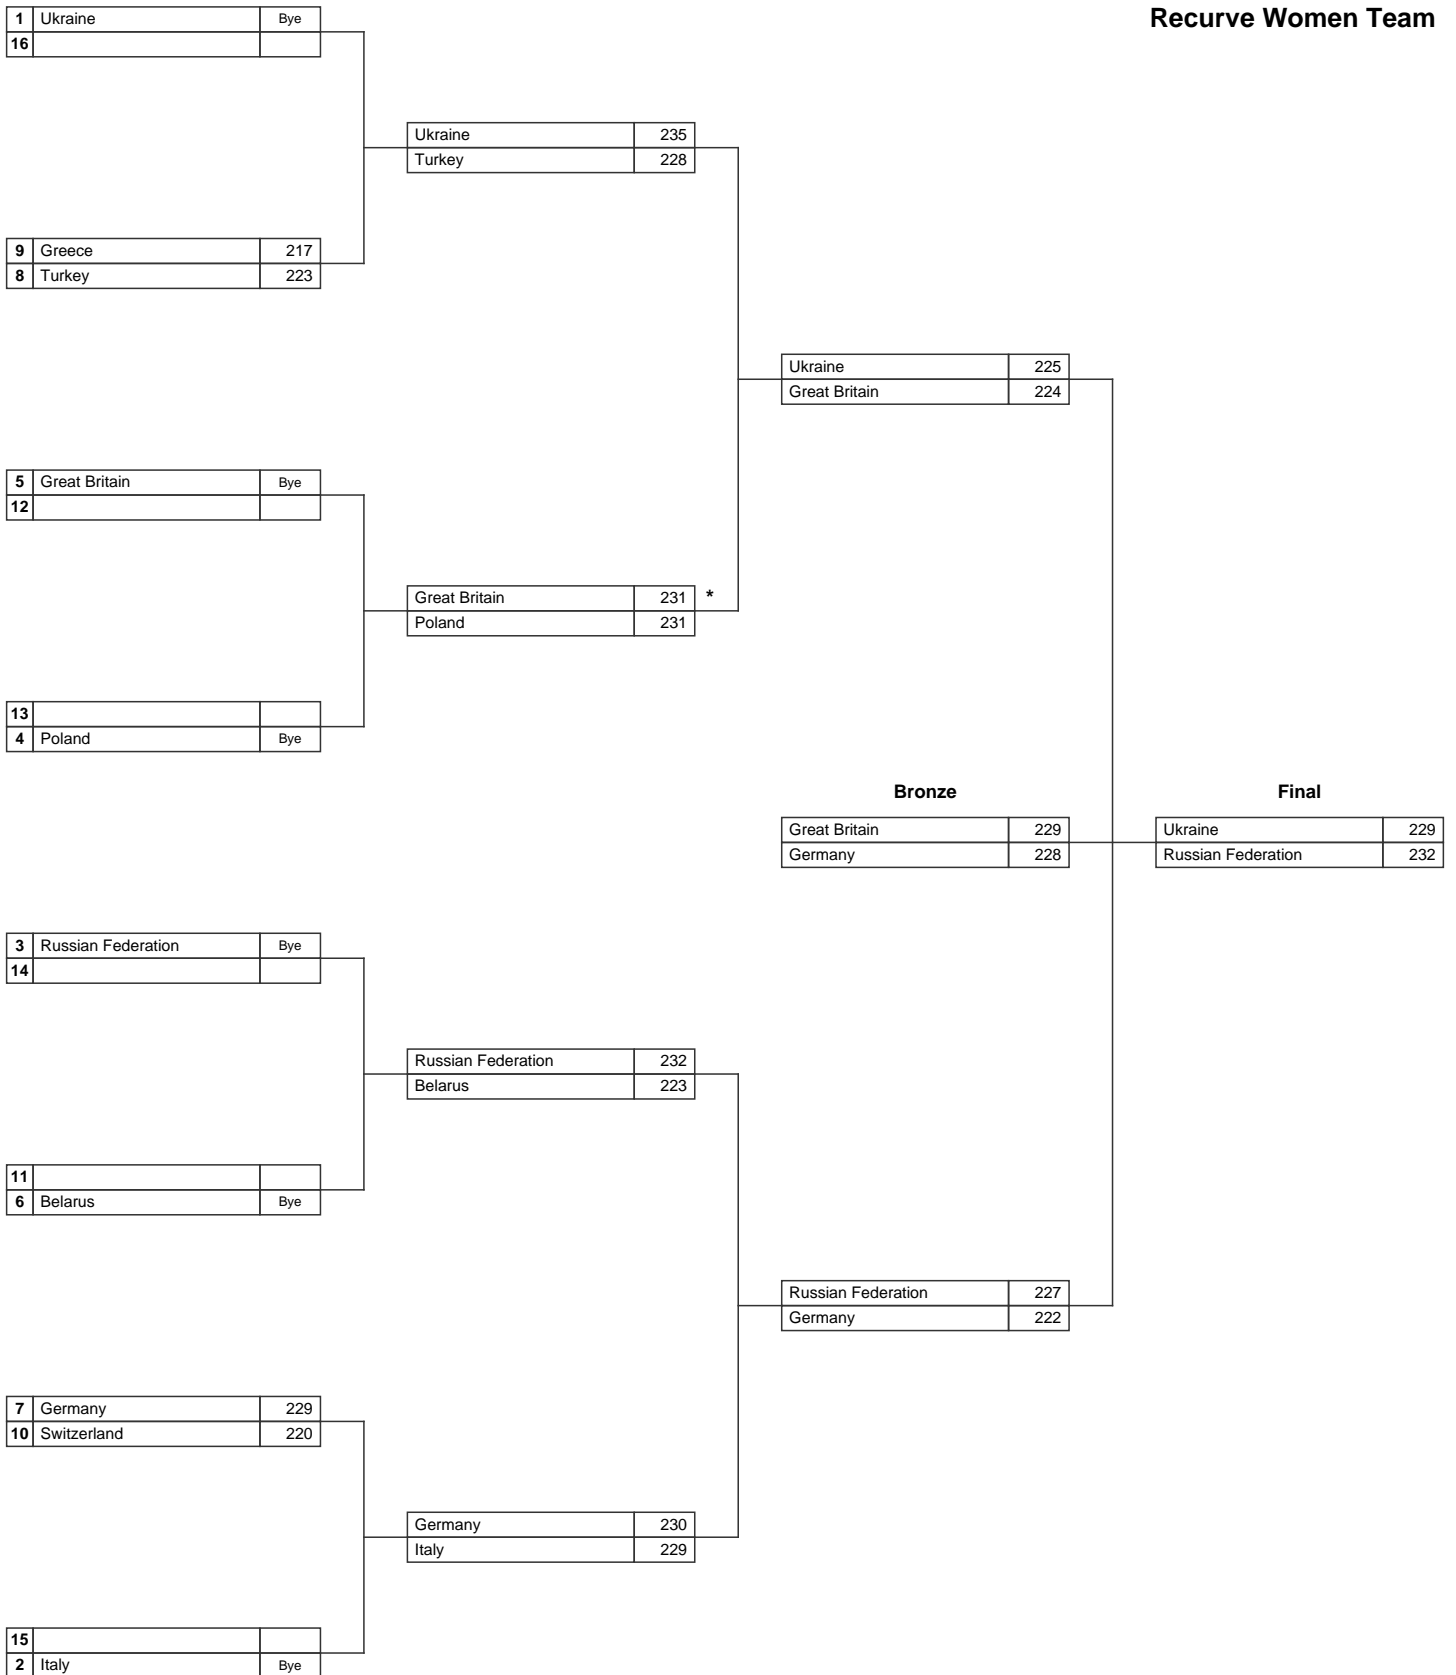

XI European and Mediterranean Indoor Archery Championship

European and Mediterranean Archery Union (EMAU)
Torino (Italy), From 03-03-2008 to 08-03-2008

Recurve Women Team