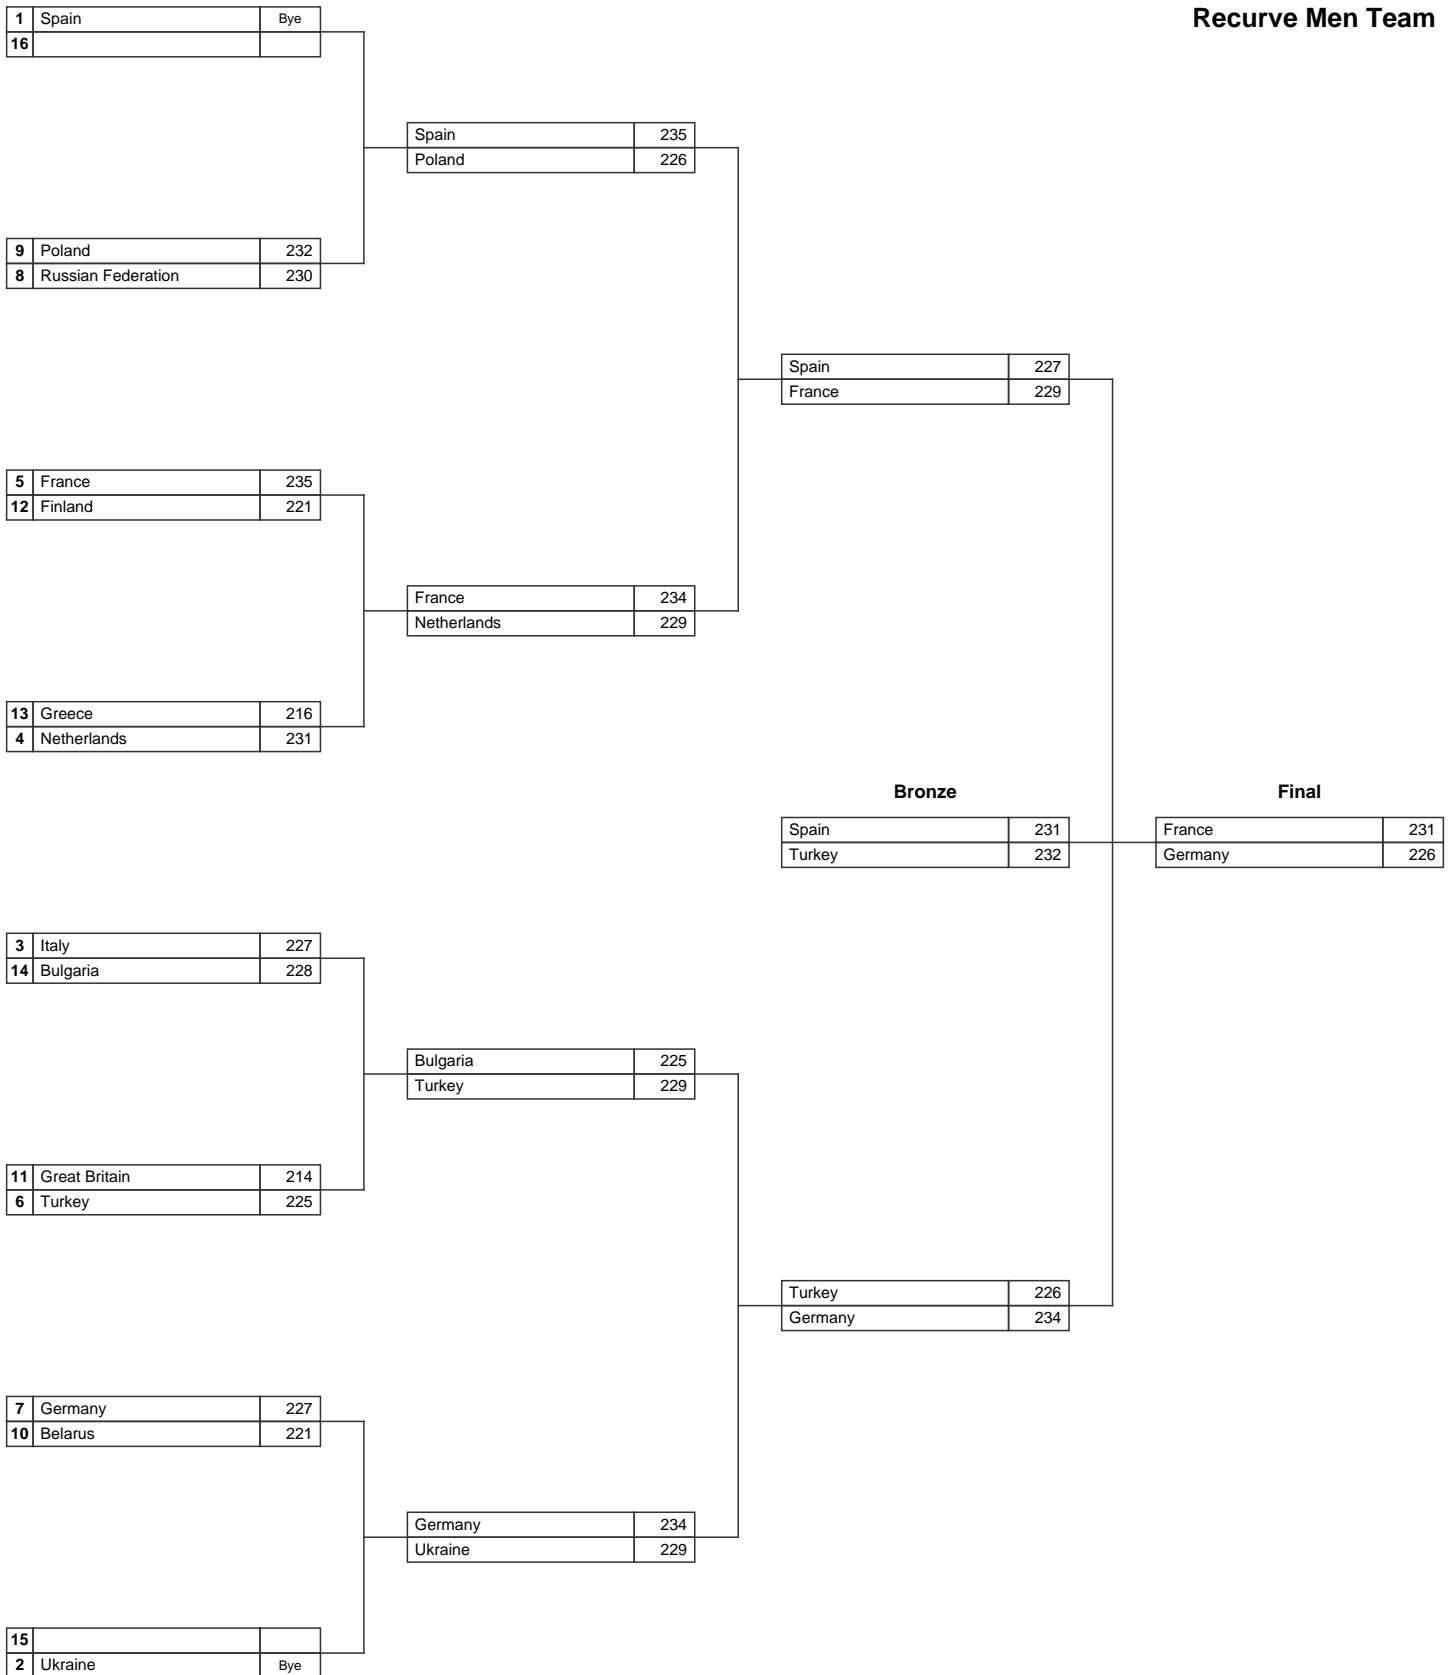

XI European and Mediterranean Indoor Archery Championship

European and Mediterranean Archery Union (EMAU)
Torino (Italy), From 03-03-2008 to 08-03-2008

Recurve Men Team

XI European and Mediterranean Indoor Archery Championship